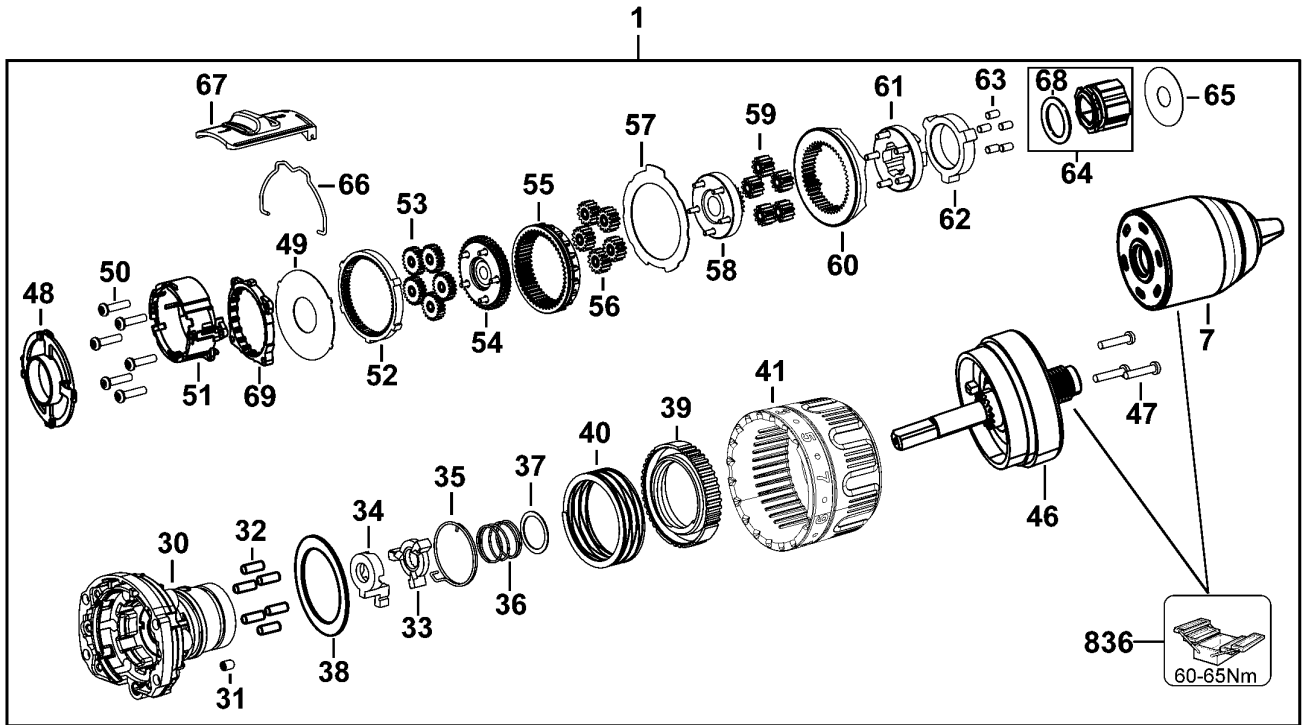

DCD796 CORDLESS DRILL/DRIVER 1

Parts List DCD796 CORDLESS DRILL/DRIVER 1

Item	Part Number	Qty	Part Description	General Description	Other Info	Repair Inst	Markets
1	N438603	1	TRANSMISSION SA			No	QW
2	N415400	1	CLAMSHELL SET			No	QW
3	NA123142	1	MOTOR & SWITCH SA			No	QW
4	682211-00	9	SCREW			No	QW
6	N399342	1	ACTUATOR FWD/REV			No	QW
7	N196034	1	CHUCK KEYLESS	metal Chuck	TORQUE	No	QW
8	N442167	1	LED LIGHT		TO 550 in-lbs	No	QW
11	N439416	1	LABEL			No	QW
12	N298039	1	LABEL			No	QW
13	N377990	4	SCREW			No	QW
14	N042665	2	SCREW			No	QW
15	N086039	1	HOOK			No	QW
16	N095778	1	HOLDER BIT			No	QW
20	N393603	1	SELECTOR			No	QW
21	N392855	1	DETENT			No	QW
22	N014681	2	LEAF SPRING			No	QW
25	N792584	1	RATING PLATE			No	QW
30	N438745	1	GEARCASE SA			No	QW
31	326467-00	1	DETENT			No	QW
32	N411204	6	PIN			No	QW
33	N047986	1	RATCHET			No	QW
34	N047987	1	RATCHET			No	QW
35	N123162	1	SPRING			No	QW
36	N047988	1	SPRING			No	QW
37	N047985	1	WASHER			No	QW
38	N411205	1	WASHER			No	QW
39	N411207	1	ADJUSTER TORQUE			No	QW
40	N422472	1	SPRING			No	QW
41	N422233	1	COLLAR			No	QW
46	N438748	1	SPINDLE SA			No	QW
47	682211-00	3	SCREW			No	QW
48	N396641	1	ADAPTOR			No	QW