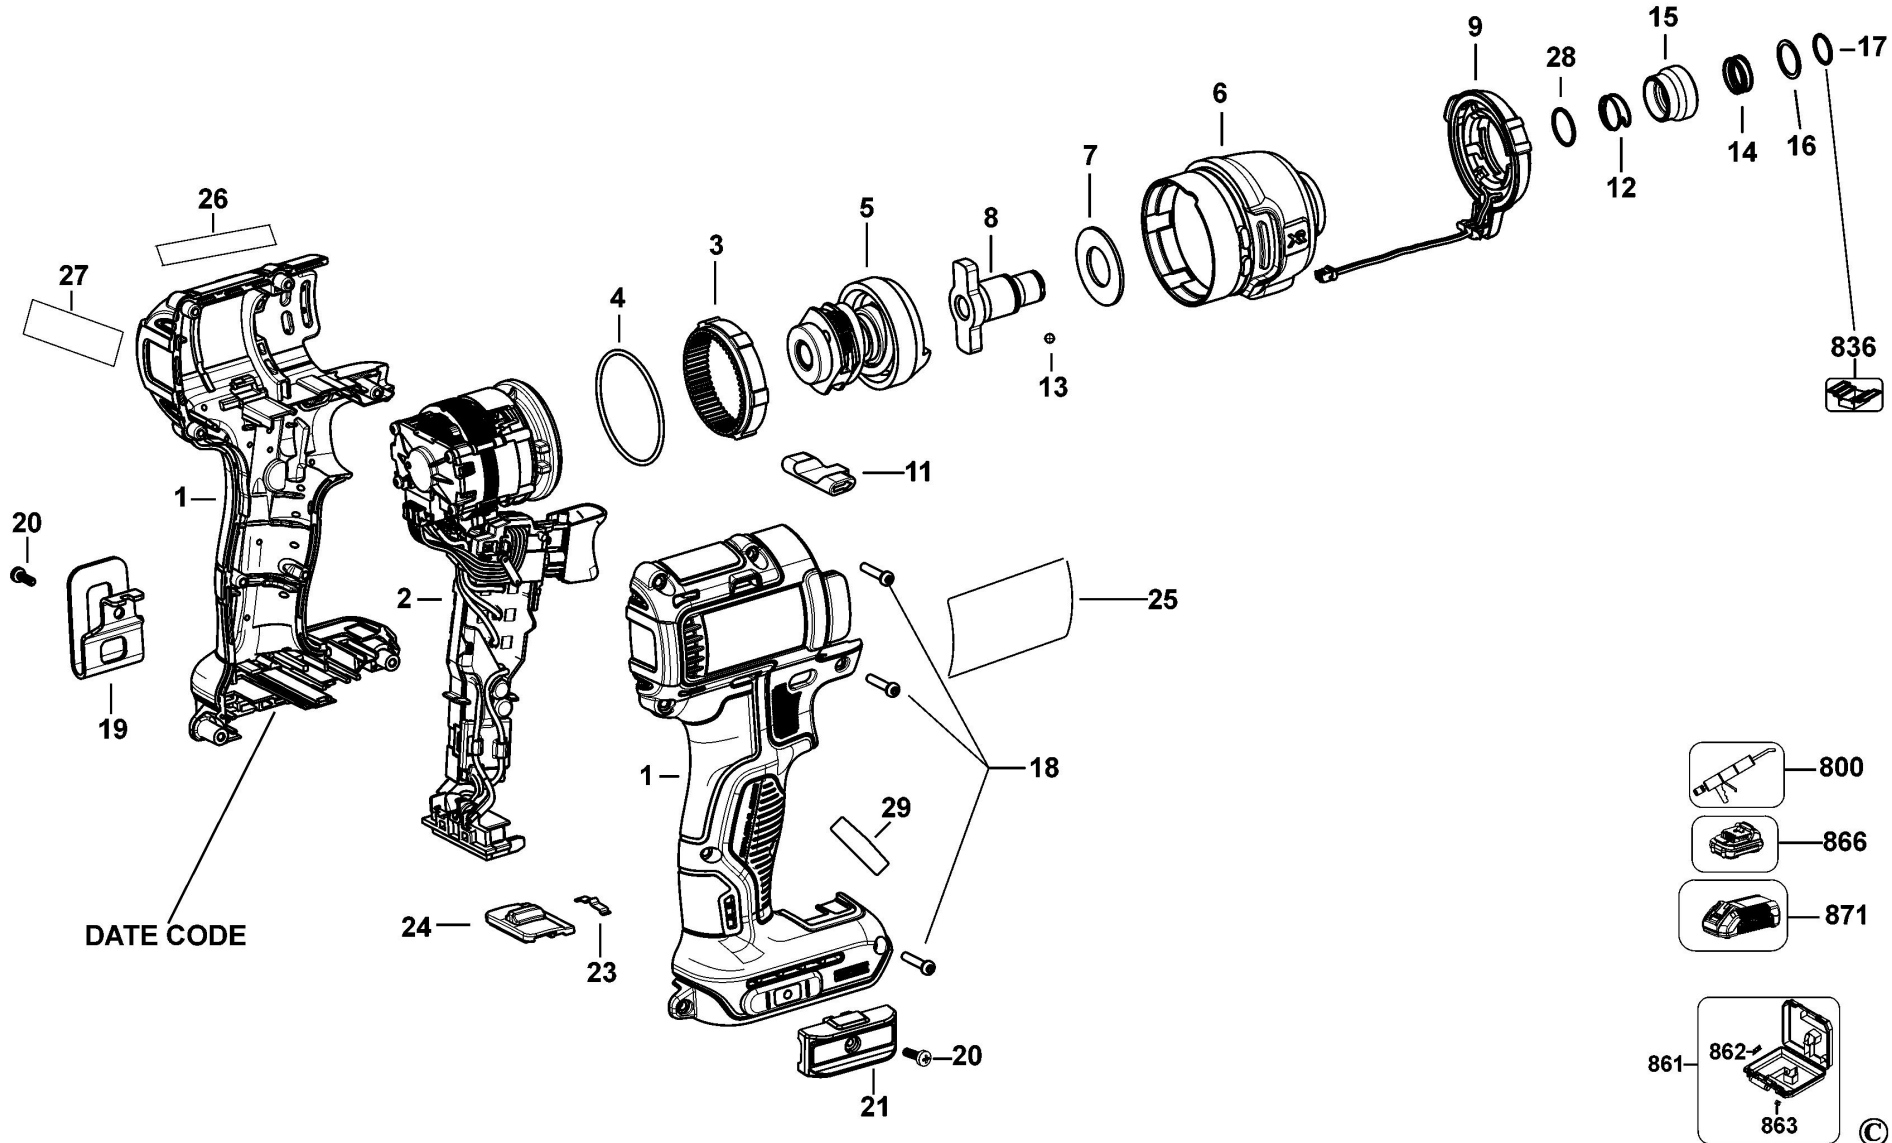

Parts List DCF887 IMPACT DRIVER 1

Item	Part Number	Qty	Part Description	General Description	Other Info	Repair Inst	Markets
1	N425910	1	CLAMSHELL SET			No	QW
2	NA315421	1	MOTOR & SWITCH SA			No	QW
3	N112877	1	GEAR			No	QW
4	N075339	1	O RING			No	QW
5	N439270	1	IMPACTOR			No	QW
6	N439271	1	NOSE SA			No	QW
7	642883-00C	1	WASHER			No	QW
8	N857190	1	SERVICE KIT			No	QW
9	N424434	1	LED LIGHT			No	QW
11	N399342	1	ACTUATOR FWD/REV			No	QW
12	N437890	1	SPRING			No	QW
13	N089668	1	BALL STEEL			No	QW
14	N019351	1	SPRING			No	QW
15	N612522	1	SLEEVE			No	QW
16	N016823	1	WASHER			No	QW
17	N849839	1	RING		&gt;=WK32	No	QW
17	N857190	1	SERVICE KIT		2022 &lt;WK22	No	QW
18	682211-00	8	SCREW		2022	No	QW
19	N086039	1	HOOK			No	QW
20	N042665	2	SCREW			No	QW
21	N095778	1	HOLDER BIT			No	QW
23	N087259	1	DETENT			No	QW
24	N046201	1	SELECTOR			No	QW
25	NA049886	1	RATING LABEL			No	QW
26	N237999	1	LABEL	18V		No	QW
27	N298039	1	LABEL			No	QW
28	N424032	1	RING			No	QW
29	N703933	1	LABEL			No	QW
302	NA012391	2	BRACKET		LANYARD	No	QW
303	NA012370	1	CLIP SA	LANYARD CLIP	BRACKET LANYARD	No	QW
304	N542271	2	SCREW		CLIP MACHINE	No	QW
305	N462739	2	WASHER		SCREW 4 X 8.2 X 1	No	QW