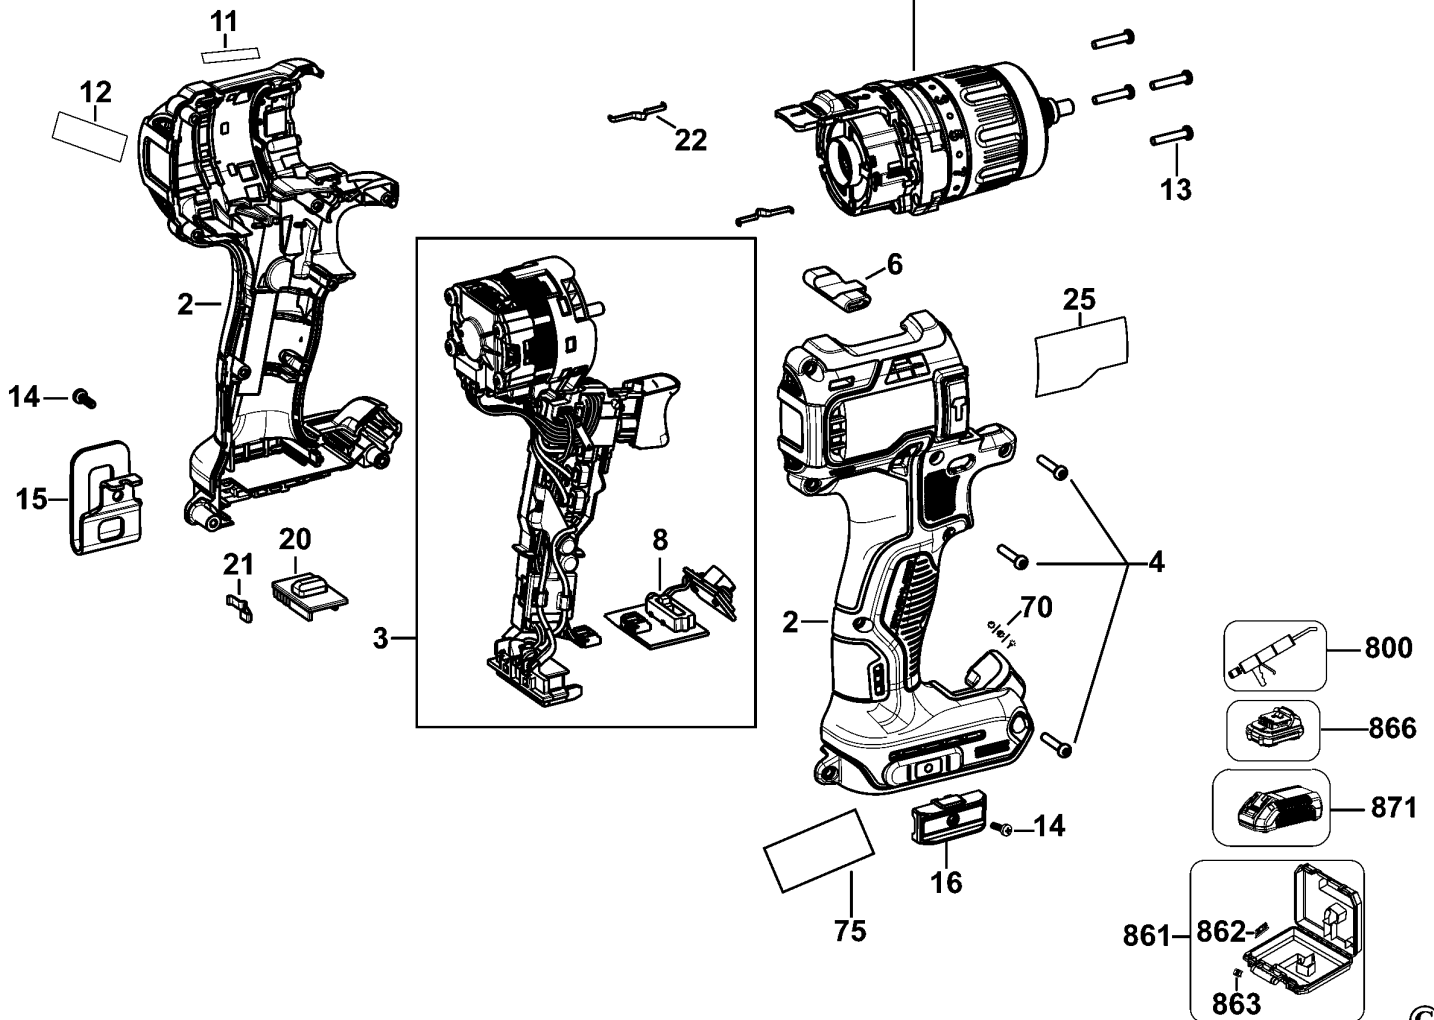

DCD796 CORDLESS DRILL/DRIVER 1

Parts List DCD796 CORDLESS DRILL/DRIVER 1

Item	Part Number	Qty	Part Description	General Description	Other Info	Repair Inst	Markets
1	N438603	1	TRANSMISSION SA			No	QW
2	N415400	1	CLAMSHELL SET			No	QW
3	NA123142	1	MOTOR & SWITCH SA			No	QW
4	682211-00	9	SCREW			No	QW
6	N399342	1	ACTUATOR FWD/REV			No	QW
7	N196034	1	CHUCK KEYLESS	metal Chuck	TORQUE	No	QW
8	N442167	1	LED LIGHT		TO 550 in-lbs	No	QW
11	N439416	1	LABEL			No	QW
12	N298039	1	LABEL			No	QW
13	N377990	4	SCREW			No	QW
14	N042665	2	SCREW			No	QW
15	N086039	1	HOOK			No	QW
16	N095778	1	HOLDER BIT			No	QW
20	N393603	1	SELECTOR			No	QW
21	N392855	1	DETENT			No	QW
22	N014681	2	LEAF SPRING			No	QW
25	N792584	1	RATING PLATE			No	QW
30	N438745	1	GEARCASE SA			No	QW
31	326467-00	1	DETENT			No	QW
32	N411204	6	PIN			No	QW
33	N047986	1	RATCHET			No	QW
34	N047987	1	RATCHET			No	QW
35	N123162	1	SPRING			No	QW
36	N047988	1	SPRING			No	QW
37	N047985	1	WASHER			No	QW
38	N411205	1	WASHER			No	QW
39	N411207	1	ADJUSTER TORQUE			No	QW
40	N422472	1	SPRING			No	QW
41	N422233	1	COLLAR			No	QW
46	N438748	1	SPINDLE SA			No	QW
47	682211-00	3	SCREW			No	QW
48	N396641	1	ADAPTOR			No	QW