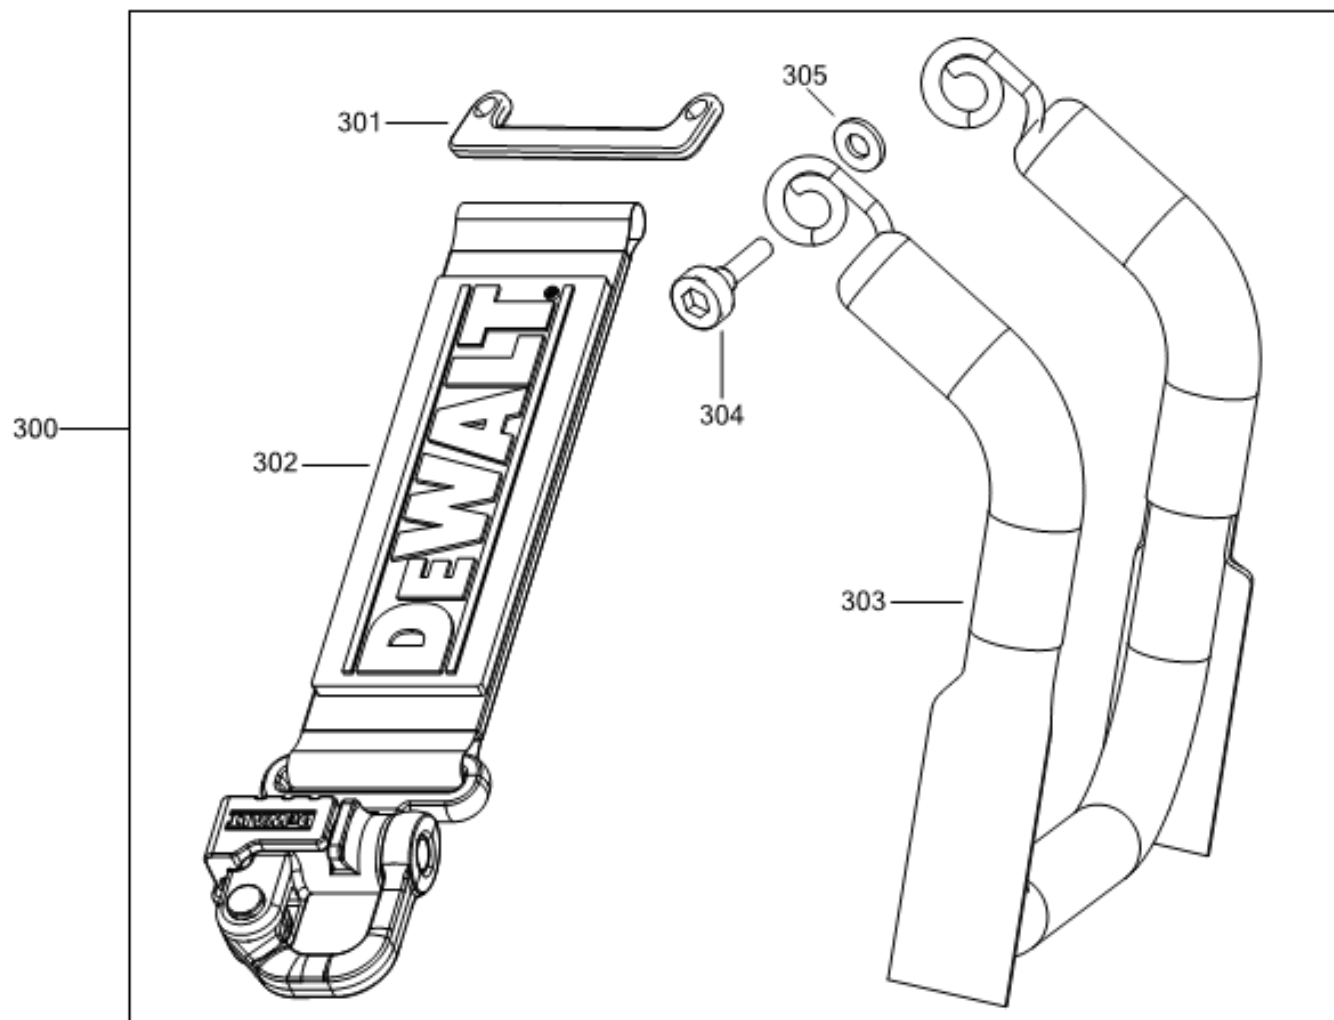

Parts List DCH273 ROTARY HAMMER 1

Item	Part Number	Qty	Part Description	General Description	Other Info	Repair Inst	Markets
85	N119679	1	SPRING			No	QW
90	N376306	1	SPRING SA			No	QW
91	N389213	1	CLIP			No	QW
92	N400088	1	CAP			No	QW
93	N461541	1	HOOK			No	QW
94	N400082	1	SPRING			No	QW
95	N400130	1	SCREW			No	QW
100	N112156	1	HANDLE SIDE SA			No	QW
101	N290613	1	DEPTH STOP			No	QW
106	N415919	1	LABEL			No	QW
800	870889-03	1	GREASE	RENOLIT PARAGON EP ½		No	QW
801	487130-04	1	GREASE	GLK FLUID 249 NLGI 0		No	QW
821	N574900	1	RATING PLATE			No	QW
826	N196274	1	LABEL	PERFORM & PROTEC		No	QW
836	596005-99	1	S.T.CIRCLIP REMOVER			No	QW
837	596006-99	1	S.T.CIRCLIP REMOVER			No	QW
838	596007-99	1	S.T.CIRCLIP INSERTER			No	QW
860	H1400196008	2	HANDLE			No	QW
861	576657-05	1	KITBOX			No	QW
861	N279261	1	KITBOX		DCH273NT	No	QW
862	N409477	1	LATCH			No	QW
863	P910190	2	LATCH			No	QW
864	N565020	1	INSERT		DCH273NT	No	QW
866	N394624	1	BATTERY 18V - 5.0AH - 90WH		P2	No	QW
866	N436213	1	BATTERY 18V - 5.0AH - 90WH		P2B	No	QW
871	N450536	1	CHARGER SA	DCS565P2-QW / DCB115	DCH723P2T	No	QW
871	N450536	1	CHARGER SA	DCS565P2-QW / DCB115		No	QW