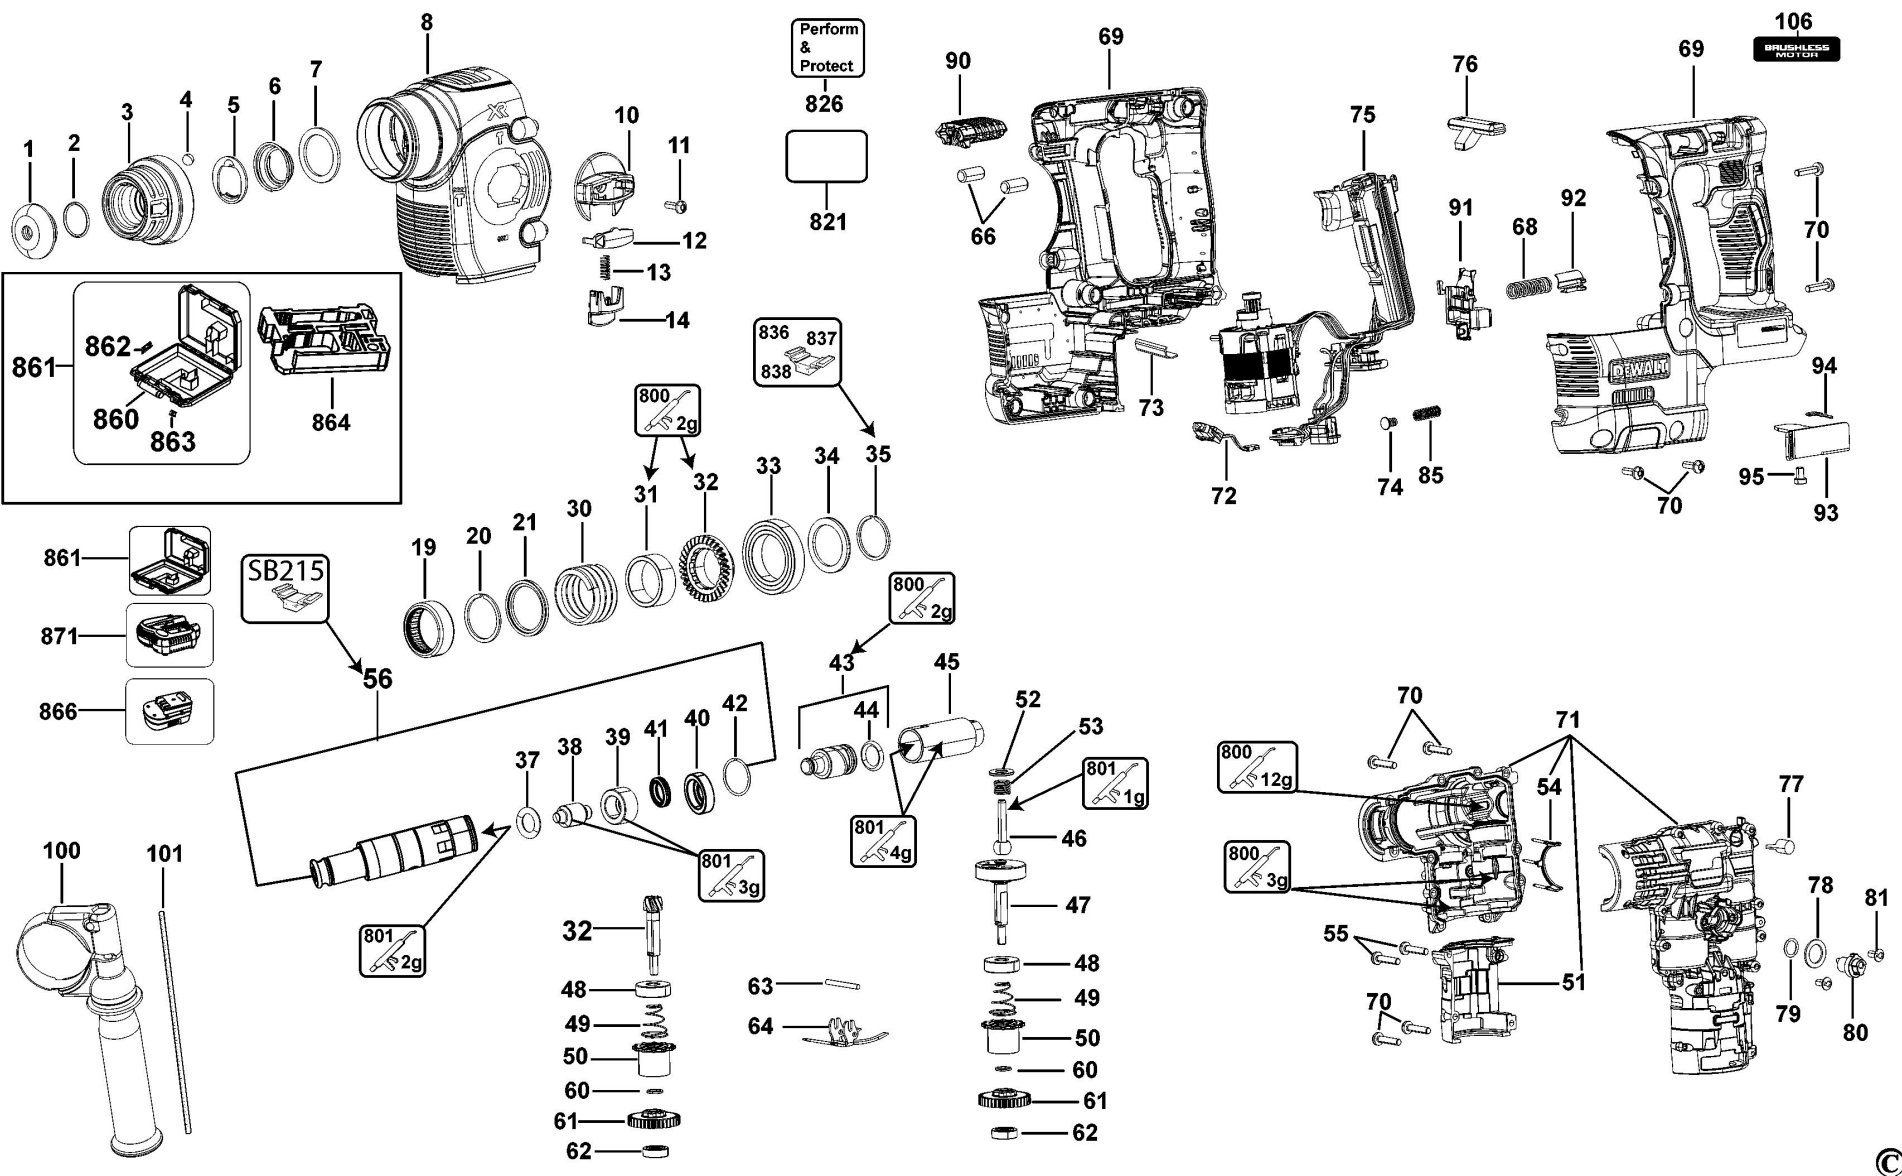

Parts List DCH273 ROTARY HAMMER 1

Item	Part Number	Qty	Part Description	General Description	Other Info	Repair Inst	Markets
1	323489-00	1	CAP			No	QW
2	579212-00	1	RING			No	QW
3	N774198	1	TUBE SA			No	QW
4	583890-00	1	BALL			No	QW
5	578387-00	1	WASHER			No	QW
6	871690	1	SPRING			No	QW
7	590306-00	1	FELT SEAL			No	QW
8	N339199	1	GEARCASE COVER			No	QW
10	N190510	1	SELECTOR			No	QW
11	324006-16	1	SCREW			No	QW
12	N034134	1	COVER			No	QW
13	N074923	1	SPRING			No	QW
14	N190511	1	BUTTON RELEASE			No	QW
19	N149956	1	BEARING NEEDLE			No	QW
20	488105-00	1	CLIP			No	QW
21	NA278327	1	WASHER			No	QW
30	589346-00	1	SPRING			No	QW
31	N410822	1	SLEEVE			No	QW
32	N383250	1	GEAR & PINION SA			No	QW
33	479478-00	1	BEARING,BALL			No	QW
34	N043424	1	WASHER			No	QW
35	488390-00	1	CLIP			No	QW
36	N918449	1	SPINDLE			No	QW
37	N394276	1	O RING			No	QW
38	492808-00	1	BEAT PIECE			No	QW
39	N470388	1	TUBE GUIDE			No	QW
40	N531681	1	WASHER			No	QW
41	580990-00	1	O RING			No	QW
42	N294259	1	RING			No	QW
43	N178363	1	RAM SA			No	QW
44	N114827	1	O RING			No	QW
45	492822-00	1	PISTON			No	QW